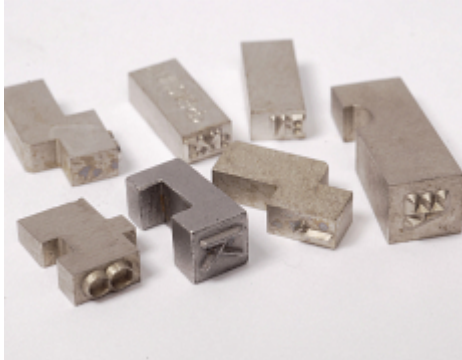

Packaging Embossing Type

Packaging Embossing Type are individual characters, figures or symbols of your own font and design on custom designed pieces of type. These speciality marking tools are designed and manufactured by Pryor so that you aren't limited to buying types from expensive machine manufacturers. Packaging type is ideal for use on cartons, food packaging, cosmetics and pharmaceuticals, and can mark on many materials including metal, wood, leather, plastic and rubber.

- Bespoke designed individual inscriptions
- Ideal for use on cartons, food packaging, cosmetics and pharmaceuticals
- Can mark on many materials including metal, wood, leather, plastic, and rubber
- Custom designed blank

Overview

Packaging Type are individual pieces of bespoke type. They create variability in the overall inscriptions that you are able to mark.

The shape, size and overall design of both the mark and the type blank are all bespoke, providing you with a product that fits into your existing set and machine. This saves you from having to source additional pieces from your existing machine manufacturer, which can be costly. If you send Pryor a sample, we can create it all for you. We have extensive experience in creating type for users of IWKA, Marchesini and Norden machines.