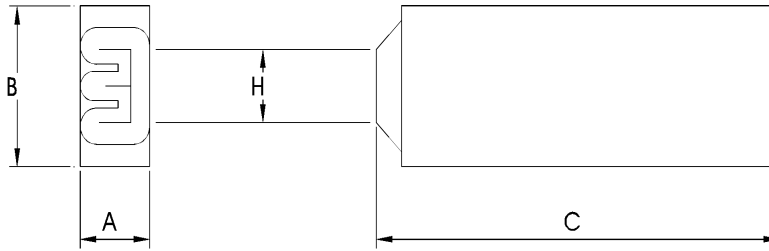

Type blank sizes

Pryor Type, Imperial Type and Euro Type

PRYOR Type								
Character size		Blank size						
(A)		Length (C)		North/South (B)		East/West (A)		
Metric	Imperial	Metric	Imperial	Metric	Imperial	Metric	Imperial	Metric
1.00mm	.040"	15.87mm	5/8"	3.20mm	1/8"	1.60mm	1/16"	
1.50mm	1/16"	15.87mm	5/8"	3.20mm	1/8"	1.60mm	1/16"	
2.00mm	5/64"	19.05mm	3/4"	6.40mm	1/4"	2.00mm	5/64"	
2.50mm	3/32"	19.05mm	3/4"	6.40mm	1/4"	2.50mm	3/32"	
3.00mm	1/8"	19.05mm	3/4"	6.40mm	1/4"	3.20mm	1/8"	
4.00mm	5/32"	19.05mm	3/4"	8.00mm	5/16"	4.00mm	5/32"	
5.00mm	3/16"	19.05mm	3/4"	8.00mm	5/16"	4.80mm	3/16"	
6.00mm	1/4"	19.05mm	3/4"	9.50mm	3/8"	6.40mm	1/4"	
10.00mm	3/8"	25.40mm	1"	16.00mm	5/8"	9.50mm	3/8"	

Imperial Type								
Character size		Blank size						
(A)		Length		North/South		East/West		
Metric	Imperial	Metric	Imperial	Metric	Imperial	Metric	Imperial	Metric
1.00mm	.040"	22.20mm	7/8"	6.40mm	1/4"	1.60mm	1/16"	
1.50mm	1/16"	22.20mm	7/8"	6.40mm	1/4"	1.60mm	1/16"	
2.00mm	5/64"	22.20mm	7/8"	6.40mm	1/4"	2.00mm	5/64"	
2.50mm	3/32"	22.20mm	7/8"	6.40mm	1/4"	2.50mm	3/32"	
3.00mm	1/8"	22.20mm	7/8"	6.40mm	1/4"	3.20mm	1/8"	
4.00mm	5/32"	22.20mm	7/8"	6.40mm	1/4"	4.00mm	5/32"	
5.00mm	3/16"	22.20mm	7/8"	6.40mm	1/4"	4.80mm	3/16"	
6.00mm	1/4"	19.05mm	3/4"	9.50mm	3/8"	6.40mm	1/4"	
10.00mm	3/8"	25.40mm	1"	16.00mm	5/8"	9.50mm	3/8"	

Euro Type								
Character size		Blank size						
(A)		Length		North/South		East/West		
Metric	Imperial	Metric	Imperial	Metric	Imperial	Metric	Imperial	Metric
1.00mm	.040"	19.00mm	3/4"	4.00mm	5/32"	1.50mm	1/16"	
1.50mm	1/16"	19.00mm	3/4"	4.00mm	5/32"	1.50mm	1/16"	
2.00mm	5/64"	19.00mm	3/4"	4.00mm	5/32"	2.00mm	5/64"	
2.50mm	3/32"	19.00mm	3/4"	6.00mm	1/4"	2.50mm	3/32"	
3.00mm	1/8"	19.00mm	3/4"	6.00mm	1/4"	3.00mm	1/8"	
4.00mm	5/32"	19.00mm	3/4"	8.00mm	5/16"	4.00mm	5/32"	
5.00mm	3/16"	19.00mm	3/4"	8.00mm	5/16"	5.00mm	3/16"	