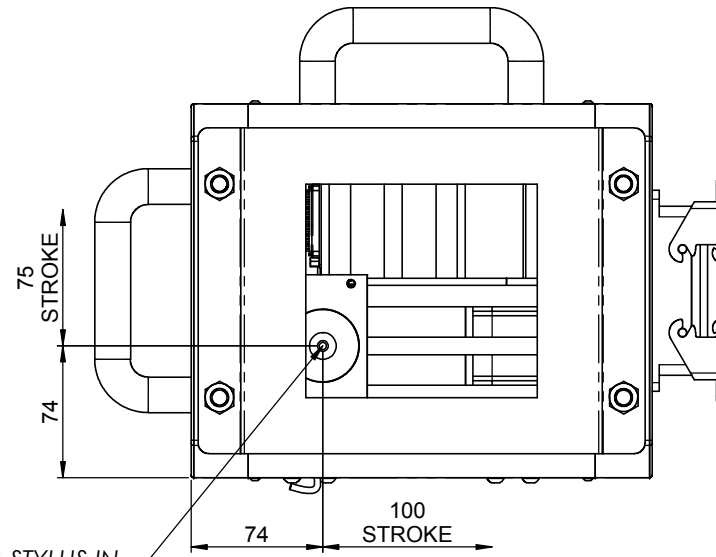

# P100x75 HD

MARKING STYLUS IN HOME POSITION

ELECTRICAL CONNECTOR