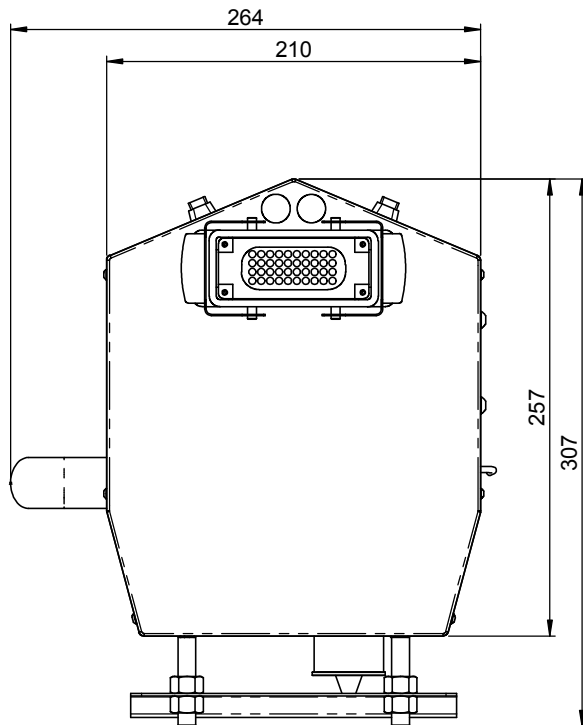

# P100x75 HD

MARKING STYLUS IN HOME POSITION

ELECTRICAL CONNECTOR