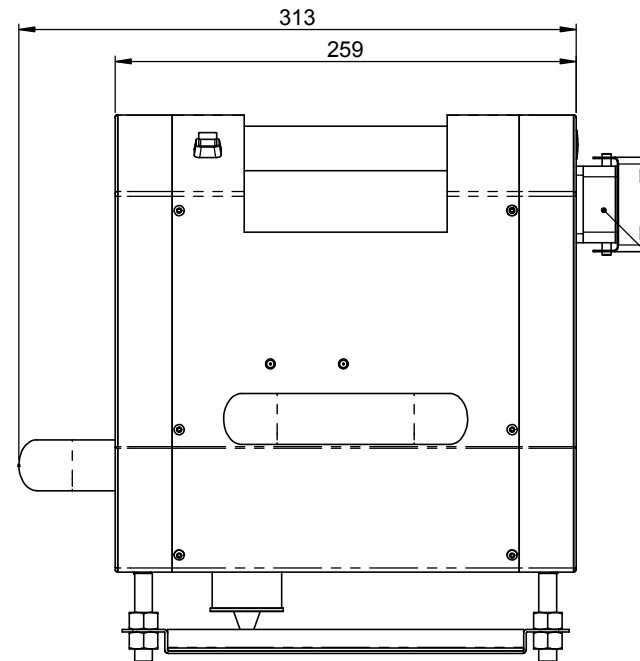

# P100x75 HD

MARKING STYLUS IN HOME POSITION

ELECTRICAL CONNECTOR