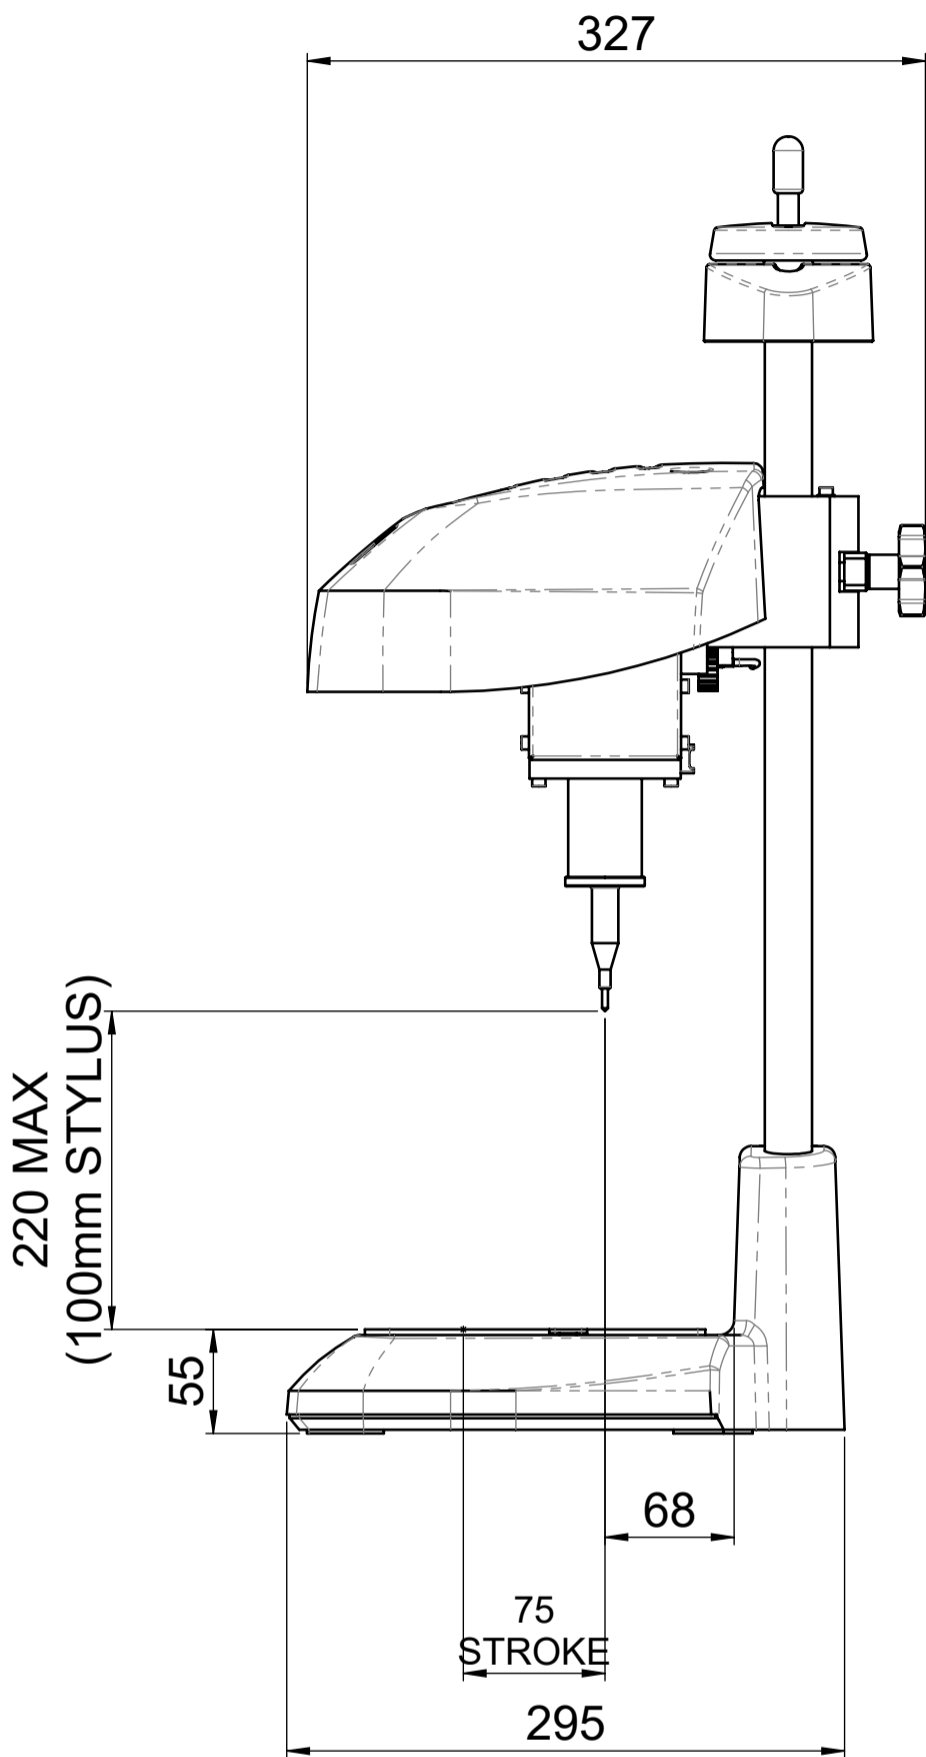

FRONT VIEW

SIDE VIEW

**SECTION A-A
SCALE 1 : 4**

MARKING AREA

2 x Ø9.0 THRU

PARTIAL EXPLOSION OF STANDARD LAYOUT

Item No.	Part Number	Rev	Description	With 100mm Stylus/QTY.	StockCode
1	10021958	3	Markmate Electric Sol Assy	1	10021958
2	10032029	0	Label. Pryor (85 x 34)	1	10032029
3	10045435	3	Markmate Column & Base (2017)	1	10045435
4	10045709	3	Markmate Head Assembly (2017)	1	10045709
5	10000561	0	Head Cable	1	119HCEMC
6	BUTSC009	0	M5 x 12 Button Head Socket Screw (ISO)	4	BUTSC009
7	10004139	0	Markmate Head Cover	1	MMBCIT2A