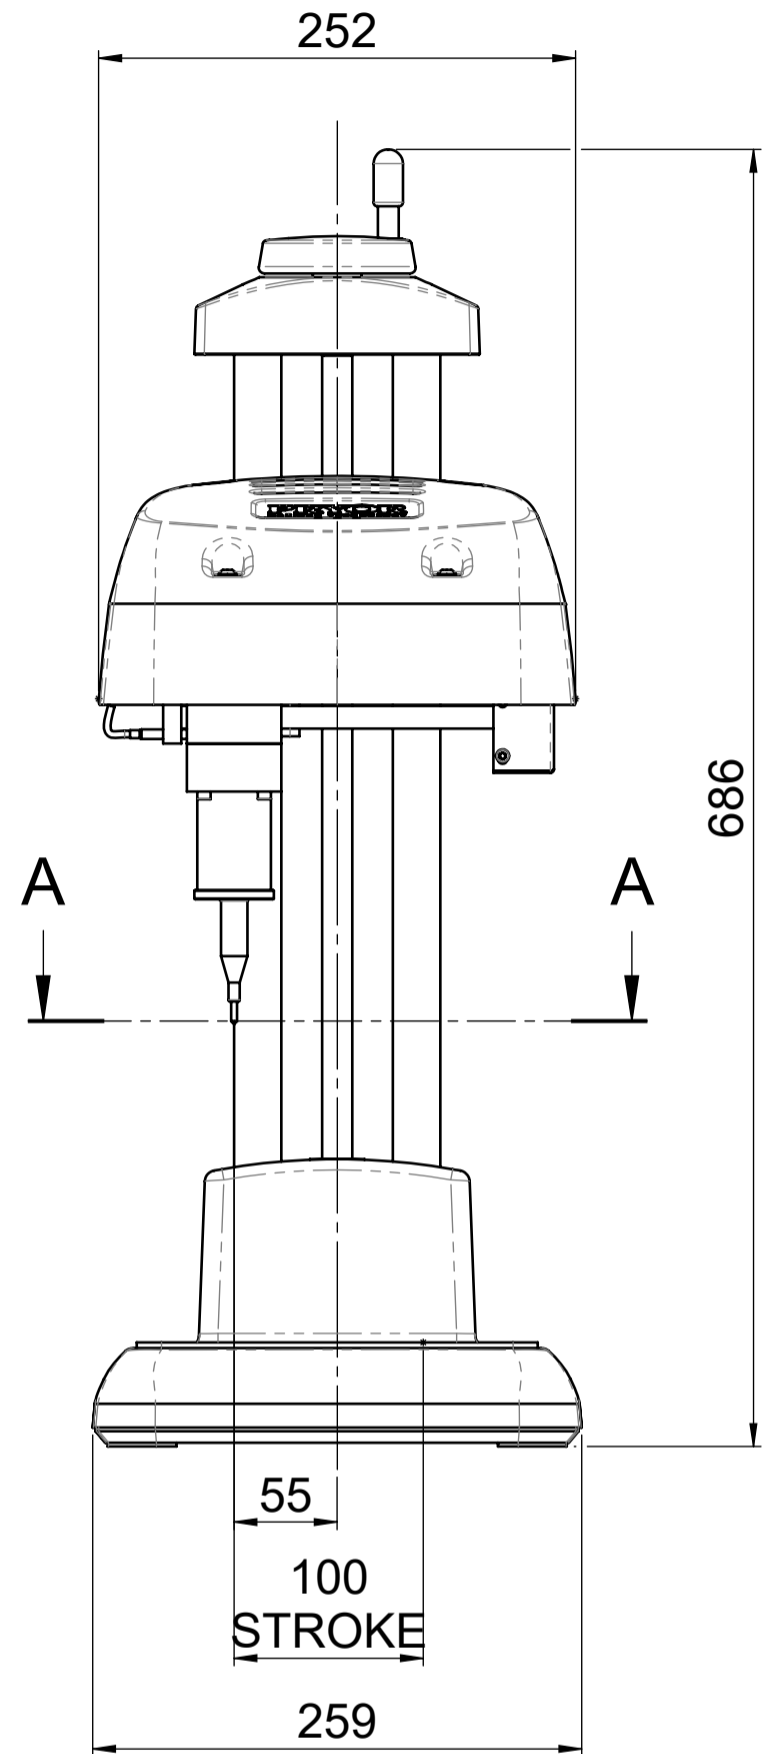

FRONT VIEW

SIDE VIEW

**SECTION A-A
SCALE 1 : 4**

MARKING AREA

2 x Ø9.0 THRU

PARTIAL EXPLOSION OF STANDARD LAYOUT

Item No.	Part Number	Rev	Description	With 100mm Stylus/QTY.	StockCode
1	10021958	3	Markmate Electric Sol Assy	1	10021958
2	10032029	0	Label. Pryor (85 x 34)	1	10032029
3	10045435	3	Markmate Column & Base (2017)	1	10045435
4	10045709	3	Markmate Head Assembly (2017)	1	10045709
5	10000561	0	Head Cable	1	119HCEMC
6	BUTSC009	0	M5 x 12 Button Head Socket Screw (ISO)	4	BUTSC009
7	10004139	0	Markmate Head Cover	1	MMBCIT2A