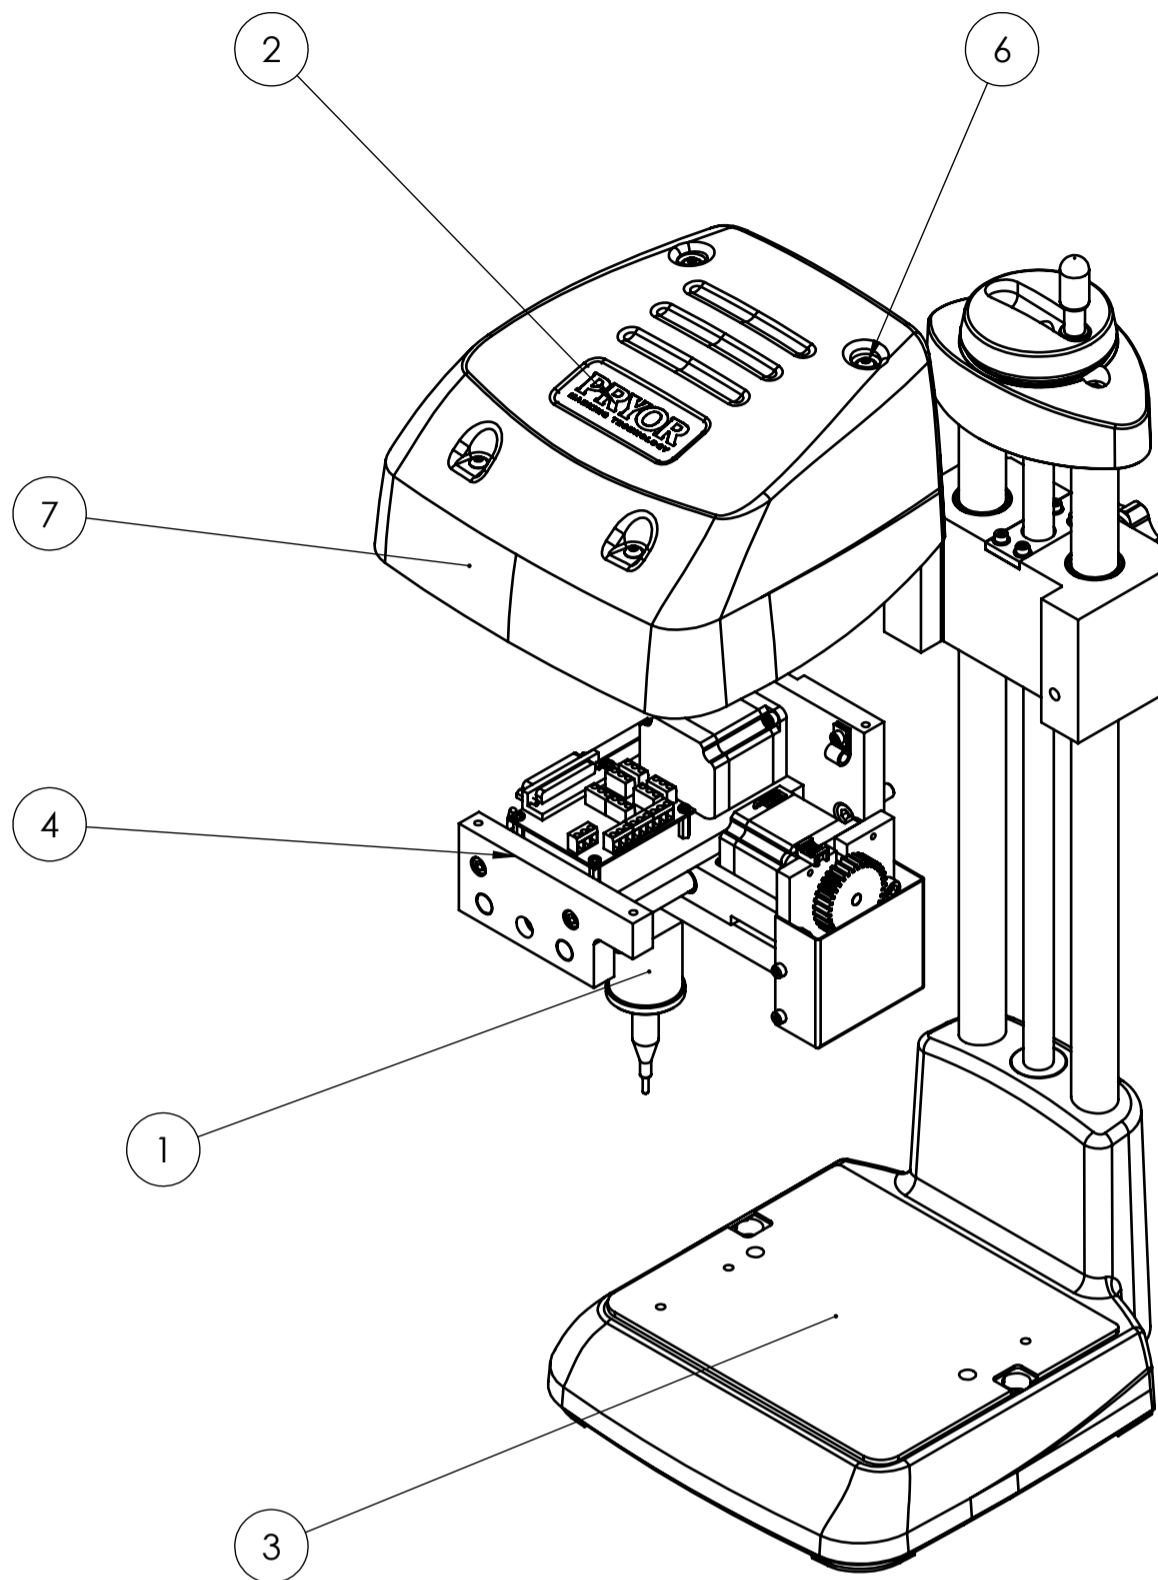

FRONT VIEW

SIDE VIEW

**SECTION A-A
SCALE 1 : 4**

MARKING AREA

2 x Ø9.0 THRU

PARTIAL EXPLOSION OF STANDARD LAYOUT

Item No.	Part Number	Rev	Description	With 100mm Stylus/QTY.	StockCode
1	10021958	3	Markmate Electric Sol Assy	1	10021958
2	10032029	0	Label. Pryor (85 x 34)	1	10032029
3	10045435	3	Markmate Column & Base (2017)	1	10045435
4	10045709	3	Markmate Head Assembly (2017)	1	10045709
5	10000561	0	Head Cable	1	119HCEMC
6	BUTSC009	0	M5 x 12 Button Head Socket Screw (ISO)	4	BUTSC009
7	10004139	0	Markmate Head Cover	1	MMBCIT2A