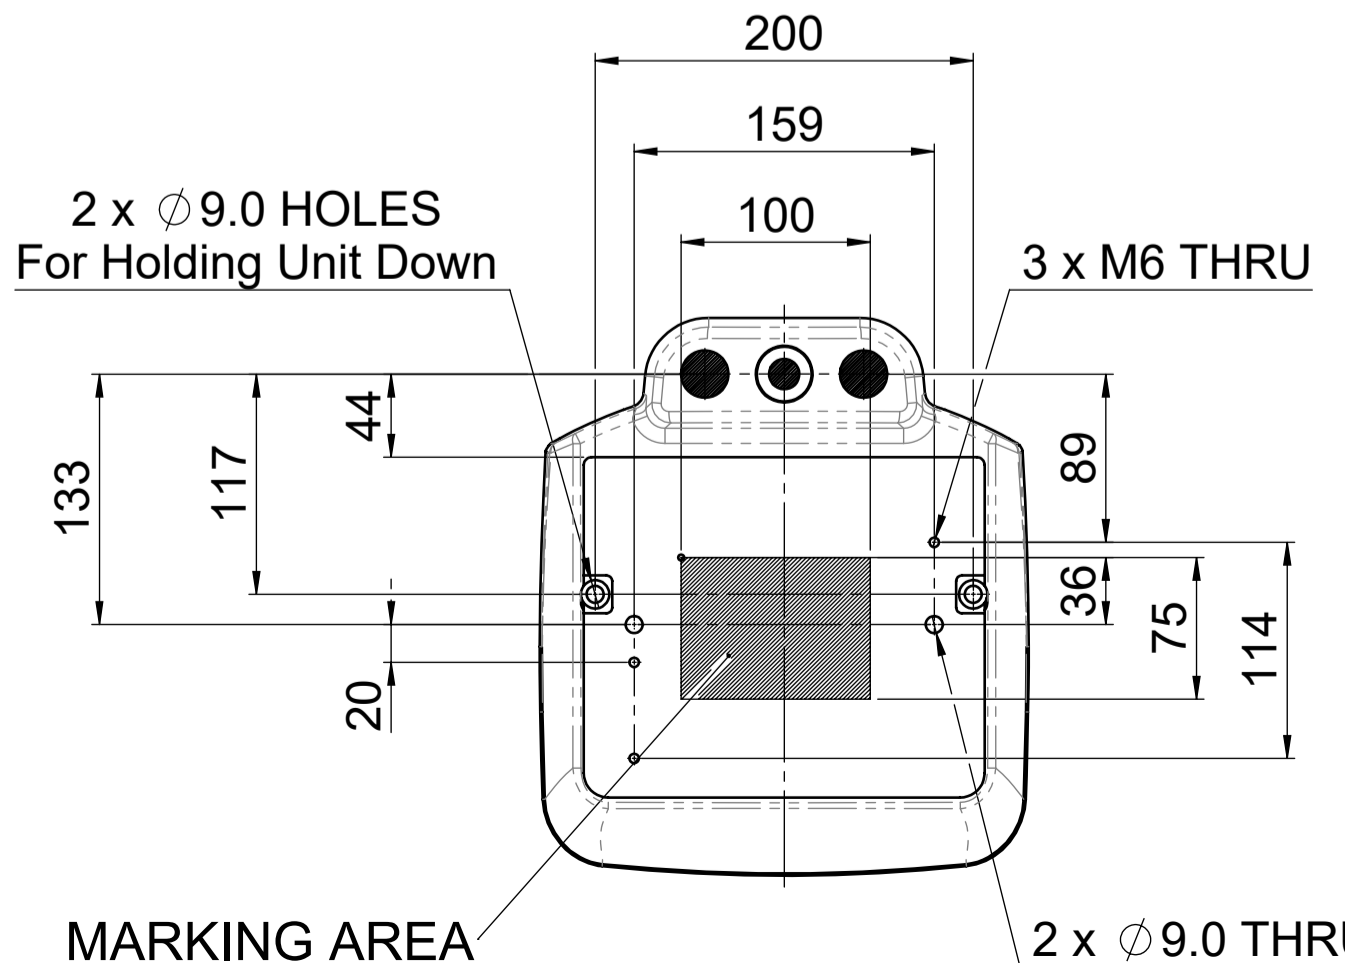

FRONT VIEW

SIDE VIEW

**SECTION A-A
SCALE 1 : 4**

MARKING AREA

2 x Ø9.0 THRU

PARTIAL EXPLOSION OF STANDARD LAYOUT

Item No.	Part Number	Rev	Description	With 100mm Stylus/QTY.	StockCode
1	10021958	3	Markmate Electric Sol Assy	1	10021958
2	10032029	0	Label. Pryor (85 x 34)	1	10032029
3	10045435	3	Markmate Column & Base (2017)	1	10045435
4	10045709	3	Markmate Head Assembly (2017)	1	10045709
5	10000561	0	Head Cable	1	119HCEMC
6	BUTSC009	0	M5 x 12 Button Head Socket Screw (ISO)	4	BUTSC009
7	10004139	0	Markmate Head Cover	1	MMBCIT2A